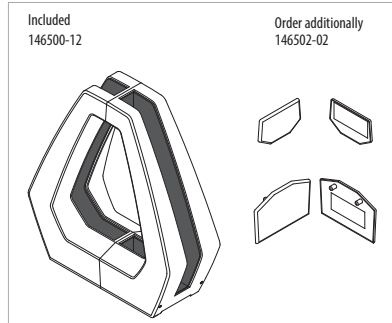

# ASSEMBLY GUIDE

146500-12

Railing base

EASY GLASS® AIR - Base glass clamp

Q-INFO MOD 6500