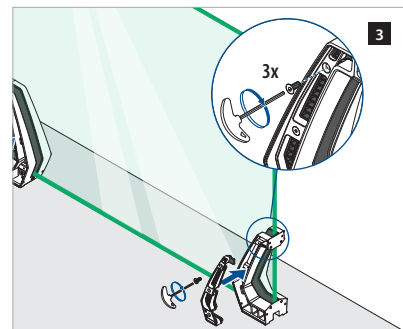

# ASSEMBLY GUIDE

146500-12

Railing base

EASY GLASS® AIR - Base glass clamp

Q-INFO MOD 6500