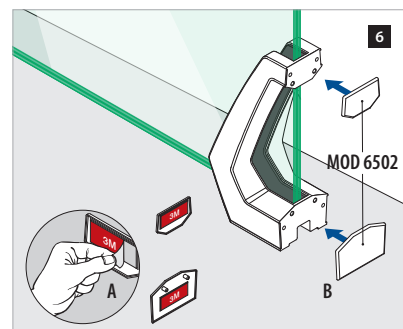

# ASSEMBLY GUIDE

146500-12

Railing base

EASY GLASS® AIR - Base glass clamp

Q-INFO MOD 6500