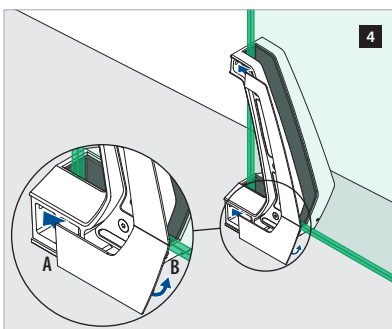

# ASSEMBLY GUIDE

146500-12

Railing base

EASY GLASS® AIR - Base glass clamp

Q-INFO MOD 6500