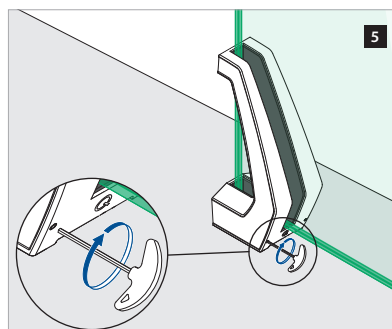

# ASSEMBLY GUIDE

146500-12

Railing base

EASY GLASS® AIR - Base glass clamp

Q-INFO MOD 6500