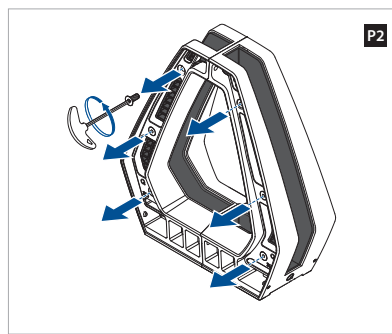

# ASSEMBLY GUIDE

146500-12

Railing base

EASY GLASS® AIR - Base glass clamp

Q-INFO MOD 6500