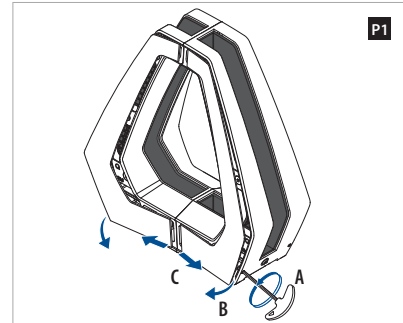

# ASSEMBLY GUIDE

146500-12

Railing base

EASY GLASS® AIR - Base glass clamp

Q-INFO MOD 6500