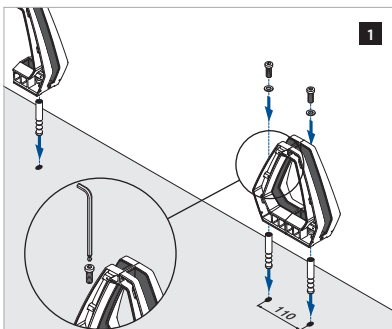

# ASSEMBLY GUIDE

146500-12

Railing base

EASY GLASS® AIR - Base glass clamp

Q-INFO MOD 6500