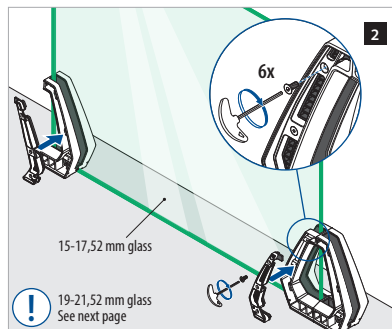

# ASSEMBLY GUIDE

146500-12

Railing base

EASY GLASS® AIR - Base glass clamp

Q-INFO MOD 6500