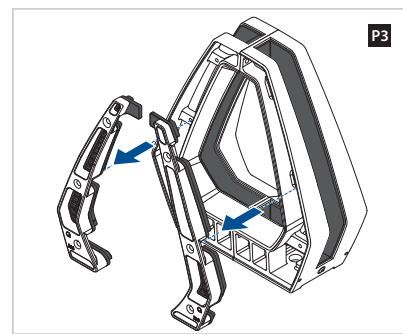

# ASSEMBLY GUIDE

146500-12

Railing base

EASY GLASS® AIR - Base glass clamp

Q-INFO MOD 6500